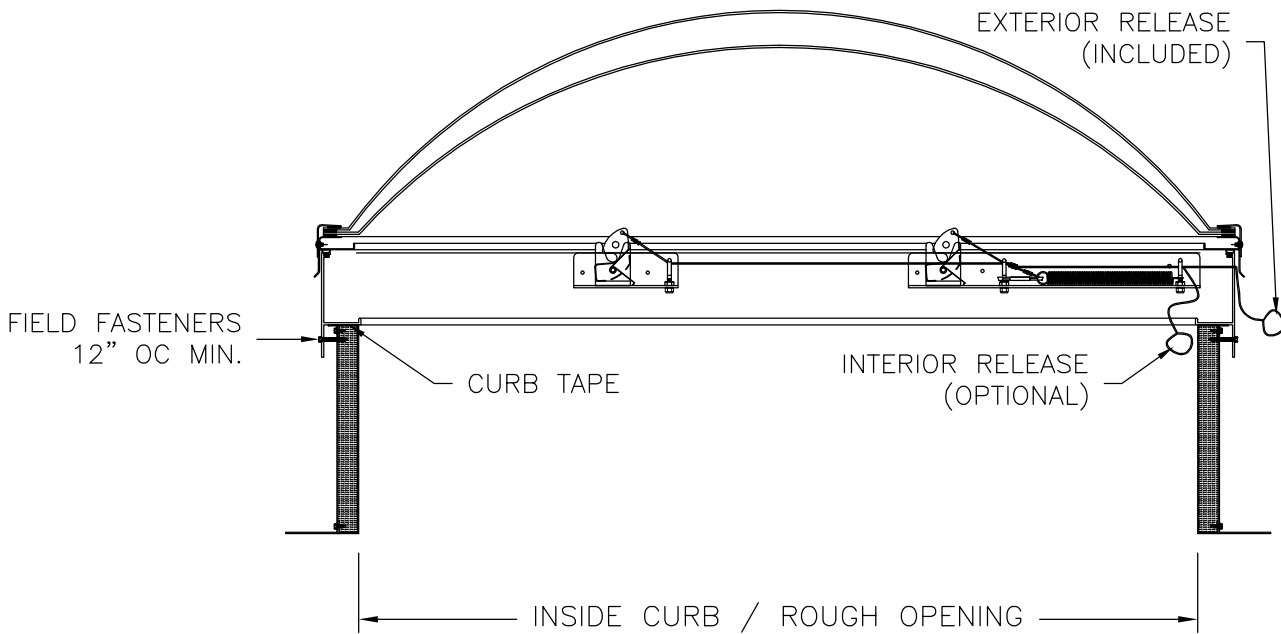

JAMB CROSS SECTION

HEAD/SILL CROSS SECTION

GENERIC GLAZING DETAILS.
ACTUAL DESIGN AND MAKE-UP VARY AS REQUIRED.

Series 1100 Smoke Vent with Self Flashing Insulated Curb