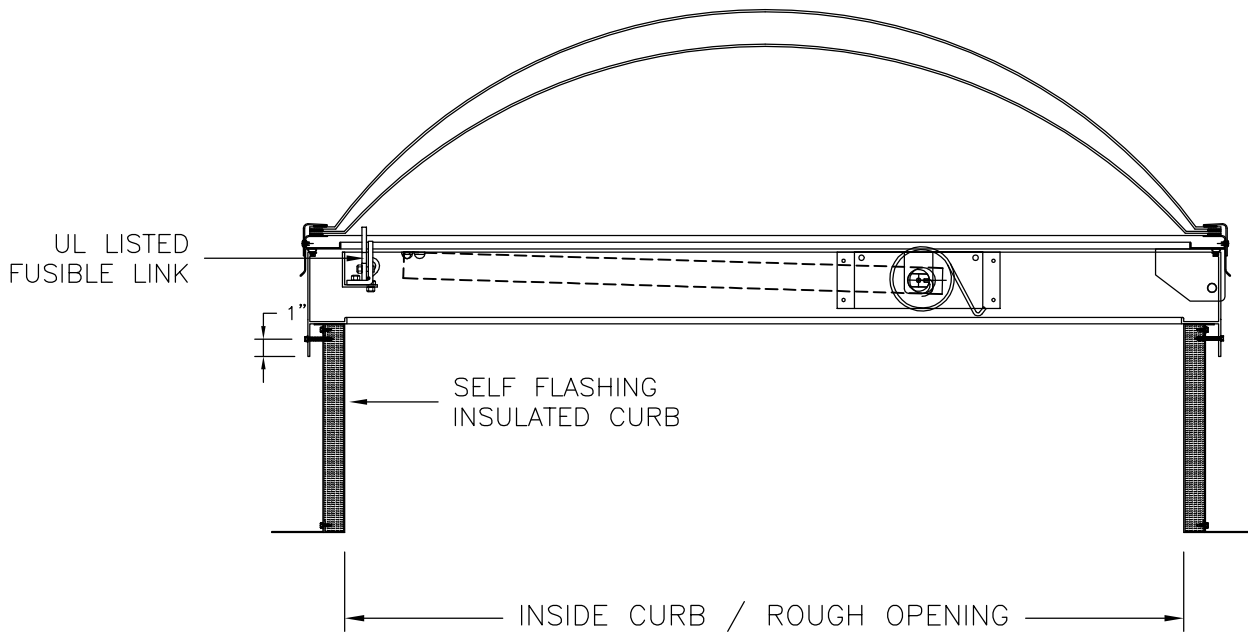

JAMB CROSS SECTION

HEAD/SILL CROSS SECTION

GENERIC GLAZING DETAILS.
ACTUAL DESIGN AND MAKE-UP VARY AS REQUIRED.

Series 1100 Smoke Vent with Self Flashing Insulated Curb